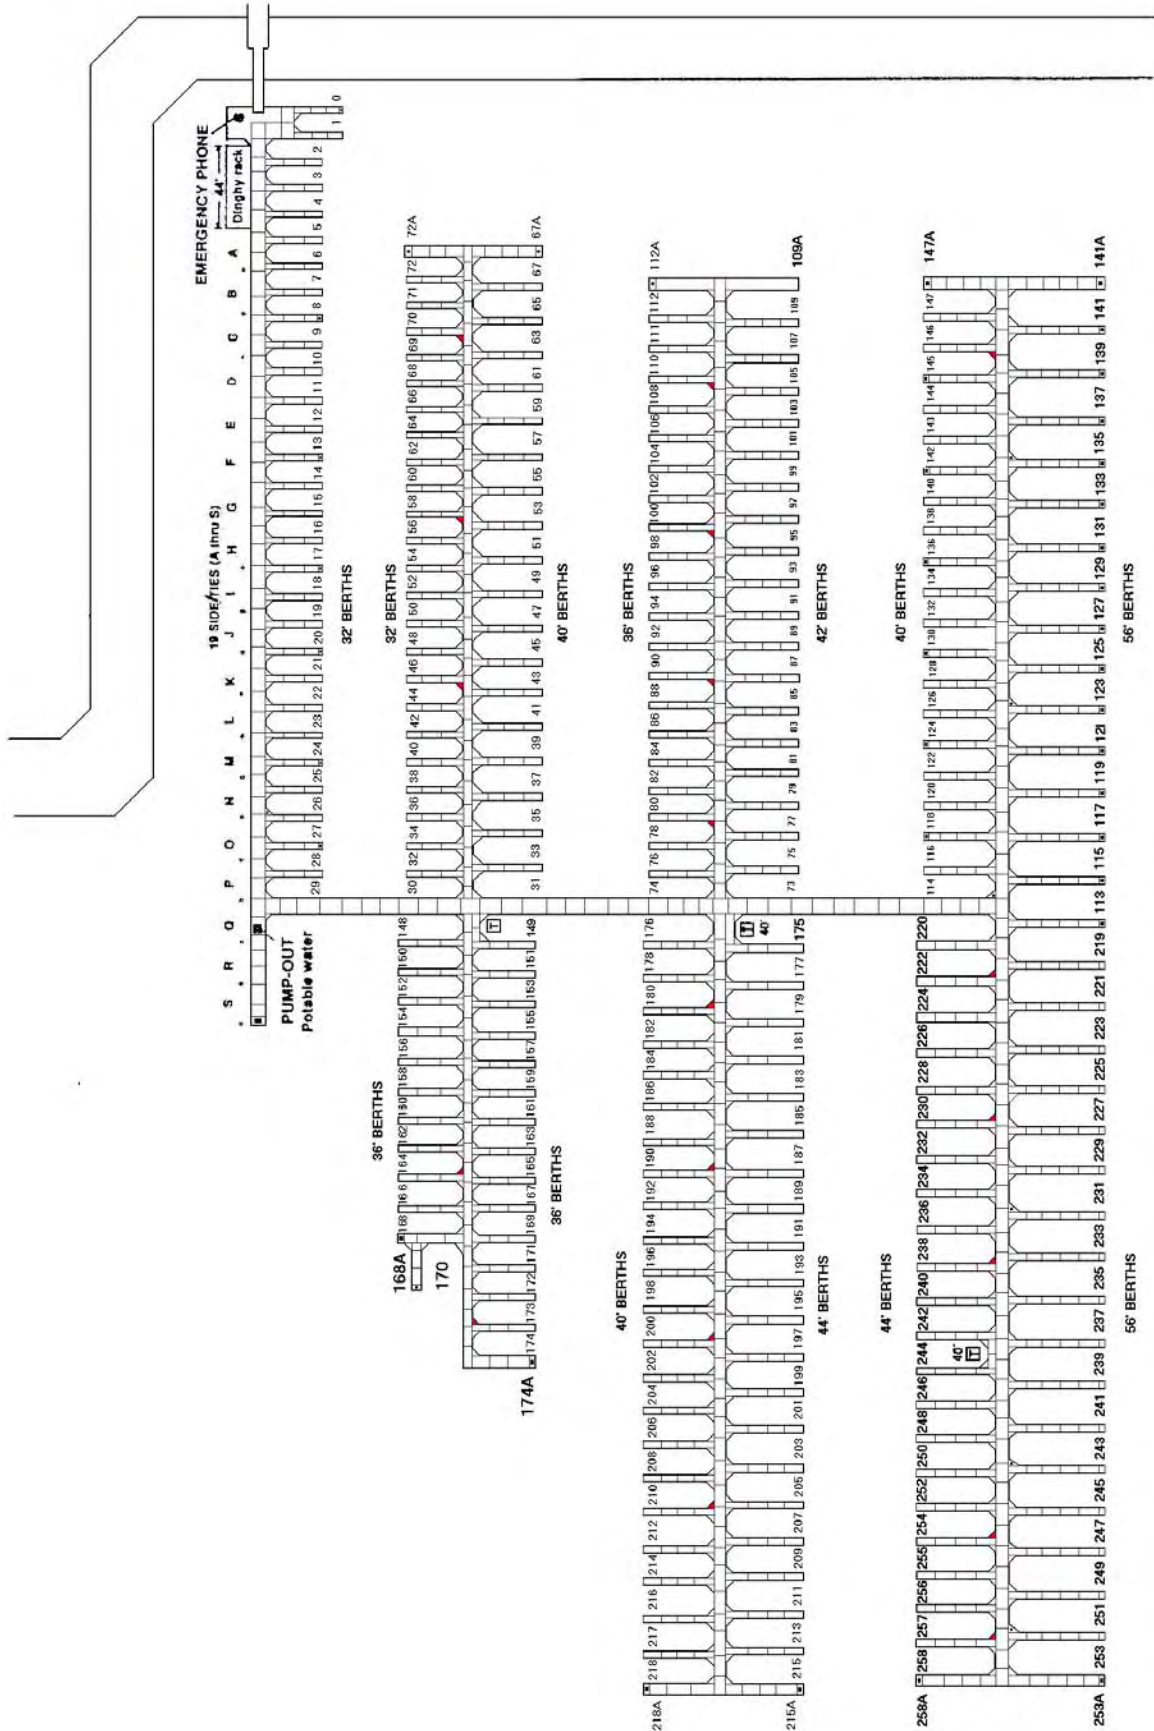

D DOCK

D DOCK

1340 Marina Way South
 Richmond, CA 94804
 Contra Costa County
 510-236-1013

www.marinabayyachtharbor.com

37° 54.5 N
 122° 21.0 W

Marina Bay Yacht Harbor

Nautical Chart #18649
 Monitor Channel 16

- 24 Hour Courtesy Patrol
- Deep Draft Harbor
- Transient Slips
- Telephone, DSL & Wireless Internet
- Free Abundant Parking
- Free Pump Out
- Launch Ramp

Security (510) 815-1804

IMPORTANT!
 ENTER AT CHANNEL MARKER 18
 STAY IN THE MARKED CHANNEL

NO WAKE ZONE